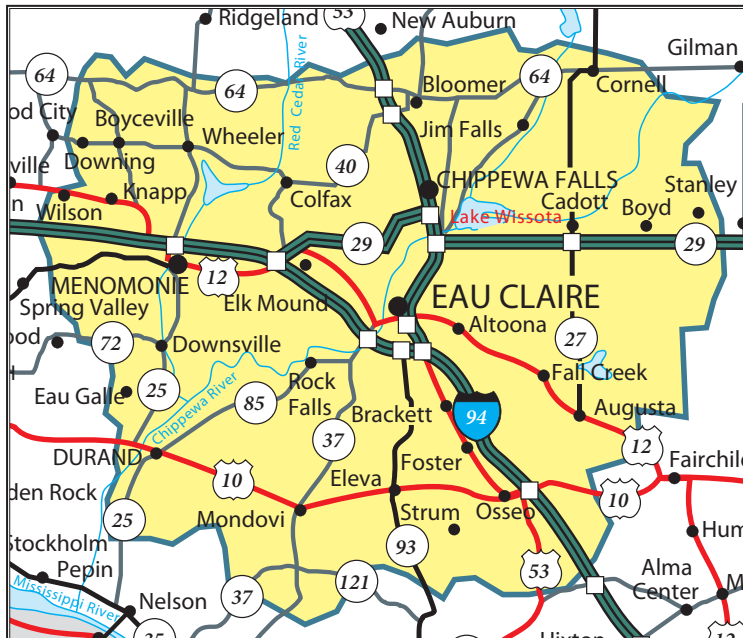

Covering The Chippewa Valley with Direct Mail Ads

Effective Full Color Direct Mail Advertising

2025 Mailing Schedule:

January 13-15
April 14-16
September 8-10

Ad Deadline is 30 Day before Publication Date

104,000+ Circulation

Full Page	1/2 Page	1/4 Page
\$3,100	\$2,000	\$1,200

*Back Page - Add \$400; Front Burst - Add \$300
 Price is per Issue*

EAU CLAIRE, CHIPPEWA & DUNN COUNTIES

Eau Claire, Chippewa Falls & Menomonie

As well as the following cities

Altoona, Augusta, Bloomer, Boyd, Cadott, Colfax, Cornell, Downing, Downsville, Durand, Eau Galle, Eleva, Elk Mound, Fall Creek, Jim Falls, Knapp, Mondovi, Osseo, Rock Falls, Stanley Strum, Wheeler

AD SIZES:

FULL PAGE
 7.625" Wide x 9.875" Tall

1/4 PAGE
 3.75" Tide x 4.875" Tall

1/2 PAGE
 7.625" Wide x 4.875" Tall

Visit Us Online:
TriCountyAdvisor.com

Also, Direct Mail to 50,000+ Homes in La Crosse Area Monthly via Buyers Express