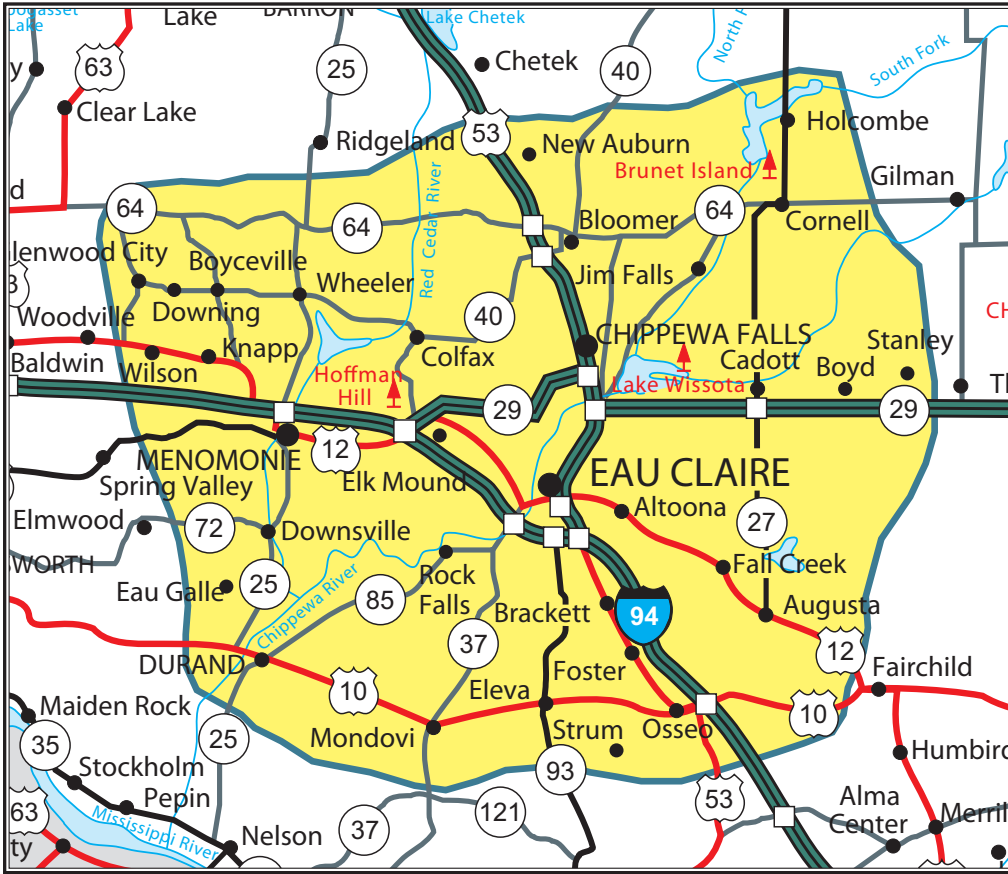

COULEE ADVISOR ADVERTISING RATES

<u>CIRCULATION</u>	<u>FULL</u>	<u>1/2 PAGE</u>	<u>1/4 PAGE</u>	<u>1/8 PAGE</u>
50,000	\$1650	\$1000	\$725	\$475

LA CROSSE COUNTY (50,000+) Circulation Includes:

Holmen, La Crosse City & Rural, Onalaska, West Salem

CHIPPEWA COUNTY (25,000+) Circulation Includes:

Bloomer, Boyd, Cadott, Chippewa Falls, Cornell, Holcombe, Jim Falls, New Auburn, Stanley

DUNN COUNTY (25,000+) Circulation Includes:

Boyceville, Colfax, Downing, Downsfield, Durand, Eau Galle, Elk Mound, Glenwood City, Knapp, Menomonie, Mondovi, Rock Falls, Wheeler, Wilson

EAU CLAIRE COUNTY (50,000+) Circulation Includes:

Altoona, Augusta, Eau Claire City & Rural, Eleva, Fall Creek, Osseo, Strum

**30
CITIES**

EFFECTIVE FULL COLOR DIRECT MAIL ADVERTISING

TRI-COUNTY ADVISOR IS THE ONLY DIRECT MAIL PUBLICATION TO 100,000+ HOMES & BUSINESSES

COMBINED CIRCULATION: 156,245

TRI-COUNTY ADVISOR CIRCULATION

EC, CHIP, DUNN	103,312
EC & CHIP	76,984
EC & DUNN	76,755
CHIP & DUNN	52,885

Bloomer - 54724	3,154	Altoona - 54720	3,448	Boyceville - 54725	1,269
Boyd - 54726	736	Augusta - 54722	1,570	Colfax - 57430	2,157
Cadott - 54727	2,019	Eau Claire - 54701	19,605	Downing - 54734	344
Chippewa Falls - 54729	14,386	Eau Claire - 54702	1,246	Downsville - 54735	53
Cornell - 54732	1,289	Eau Claire - 54703	18,442	Durand - 54736	1,986
Holcombe - 54745	1,151	Eleva - 54738	1,345	Eau Galle - 54737	211
Jim Falls - 54748	527	Fall Creek - 54742	1,801	Elk Mound - 54739	1,865
New Auburn - 54757	1,360	Osseo - 54758	2,030	Glenwood City - 54013	1,504
Stanley - 54768	1,935	Strum - 54770	940	Knapp - 54749	550
CHIPPEWA COUNTY	26,557	EAU CLAIRE COUNTY	50,427	Menomonie - 54751	12,176
				Mondovi - 54755	3,245
				Rock Falls - 54764	19
				Wheeler - 54772	518
				Wilson - 54027	431
				DUNN COUNTY	26,328