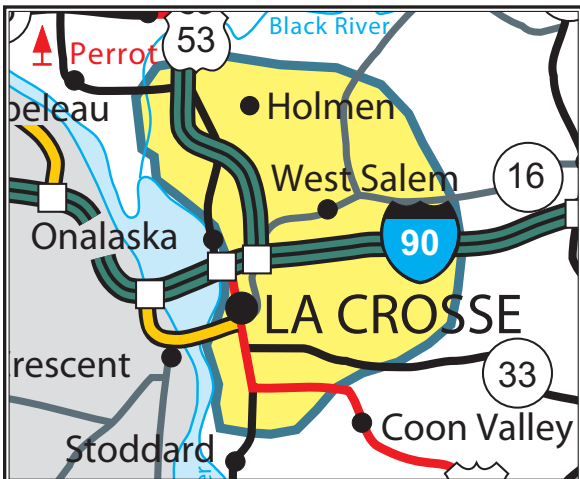

CHIPPEWA COUNTY (25,000+) Circulation Includes:

Bloomer, Boyd, Cadott, Chippewa Falls, Cornell, Holcombe, Jim Falls, New Auburn, Stanley

DUNN COUNTY (25,000+) Circulation Includes:

Boyceville, Colfax, Downing, Downsfield, Durand, Eau Galle, Elk Mound, Glenwood City, Knapp, Menomonie, Mondovi, Rock Falls, Wheeler, Wilson

EAU CLAIRE COUNTY (50,000+) Circulation Includes:

Altoona, Augusta, Eau Claire City & Rural, Eleva, Fall Creek, Osseo, Strum

**30
CITIES**

EFFECTIVE FULL COLOR DIRECT MAIL ADVERTISING

TRI-COUNTY ADVISOR IS THE ONLY DIRECT MAIL PUBLICATION TO 100,000+ HOMES & BUSINESSES

COMBINED CIRCULATION: 156,245

TRI-COUNTY ADVISOR CIRCULATION

EC, CHIP, DUNN	103,312
EC & CHIP	76,984
EC & DUNN	76,755
CHIP & DUNN	52,885

Bloomer - 54724	3,154	Altoona - 54720	3,448	Boyceville - 54725	1,269
Boyd - 54726	736	Augusta - 54722	1,570	Colfax - 57430	2,157
Cadott - 54727	2,019	Eau Claire - 54701	19,605	Downing - 54734	344
Chippewa Falls - 54729	14,386	Eau Claire - 54702	1,246	Downsville - 54735	53
Cornell - 54732	1,289	Eau Claire - 54703	18,442	Durand - 54736	1,986
Holcombe - 54745	1,151	Eleva - 54738	1,345	Eau Galle - 54737	211
Jim Falls - 54748	527	Fall Creek - 54742	1,801	Elk Mound - 54739	1,865
New Auburn - 54757	1,360	Osseo - 54758	2,030	Glenwood City - 54013	1,504
Stanley - 54768	1,935	Strum - 54770	940	Knapp - 54749	550
CHIPPEWA COUNTY	26,557	EAU CLAIRE COUNTY	50,427	Menomonie - 54751	12,176
				Mondovi - 54755	3,245
				Rock Falls - 54764	19
				Wheeler - 54772	518
				Wilson - 54027	431
				DUNN COUNTY	26,328

COULEE ADVISOR MAILES TO 50,000+ HOMES & BUSINESSES

COULEE ADVISOR CIRCULATION

Holmen - 54636	5,445
La Crosse - 54601	25,147
La Crosse - 54602	1,283
La Crosse - 54603	7,346
Onalaska - 54650	10,433
West Salem - 54669	3,279
COULEE CIRCULATION	52,933